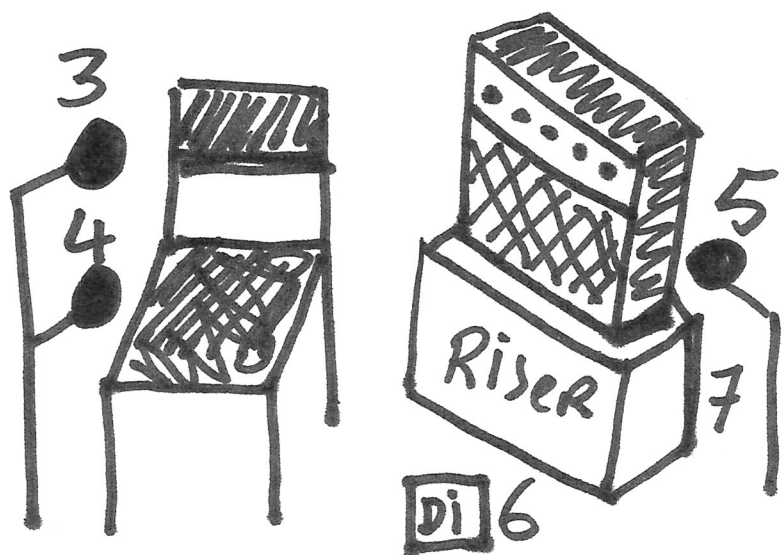

HANS THESSINK STAGE PLAN SOLO

- 3 MIC. VOC.
- 4 MIC. acoustic guit.
- 5 MIC. amp
- 6 D.I. Mouthharp
- 7 Riser for amp. 40-60 cm.h.

MON MON

if low stage please supply Riser!
contact: milica@theessink.com
tel: +43 664 1624 897